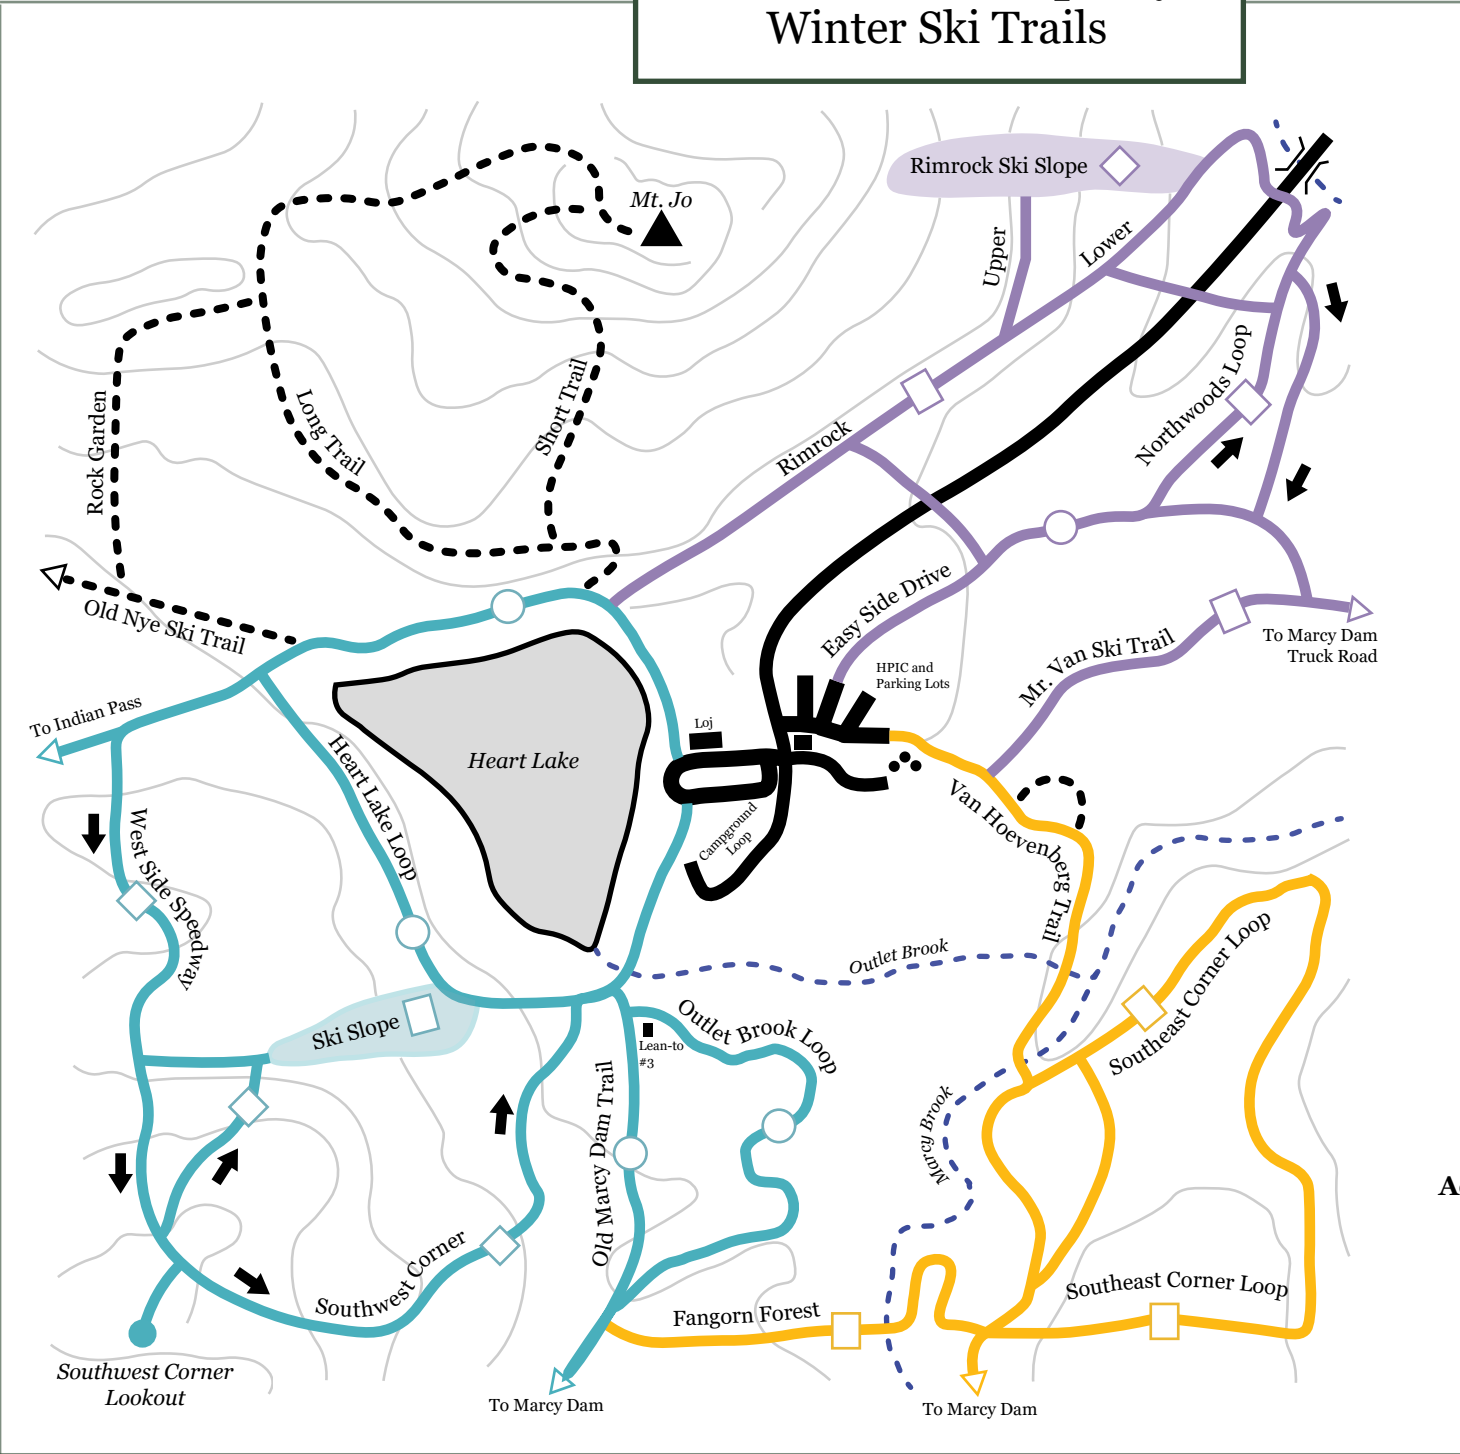

# Heart Lake Property Winter Ski Trails

## Key

-  Ski Trail
-  Road
-  Hiking Trail
-  Waterway
-  Direction of Travel
-  Building
-  Beginner
-  Intermediate
-  Advanced

**Adirondak Loj & Heart Lake  
Program Center**

1002 Adirondak Loj Rd  
Lake Placid, NY 12946  
518-523-3441  
ADK.org