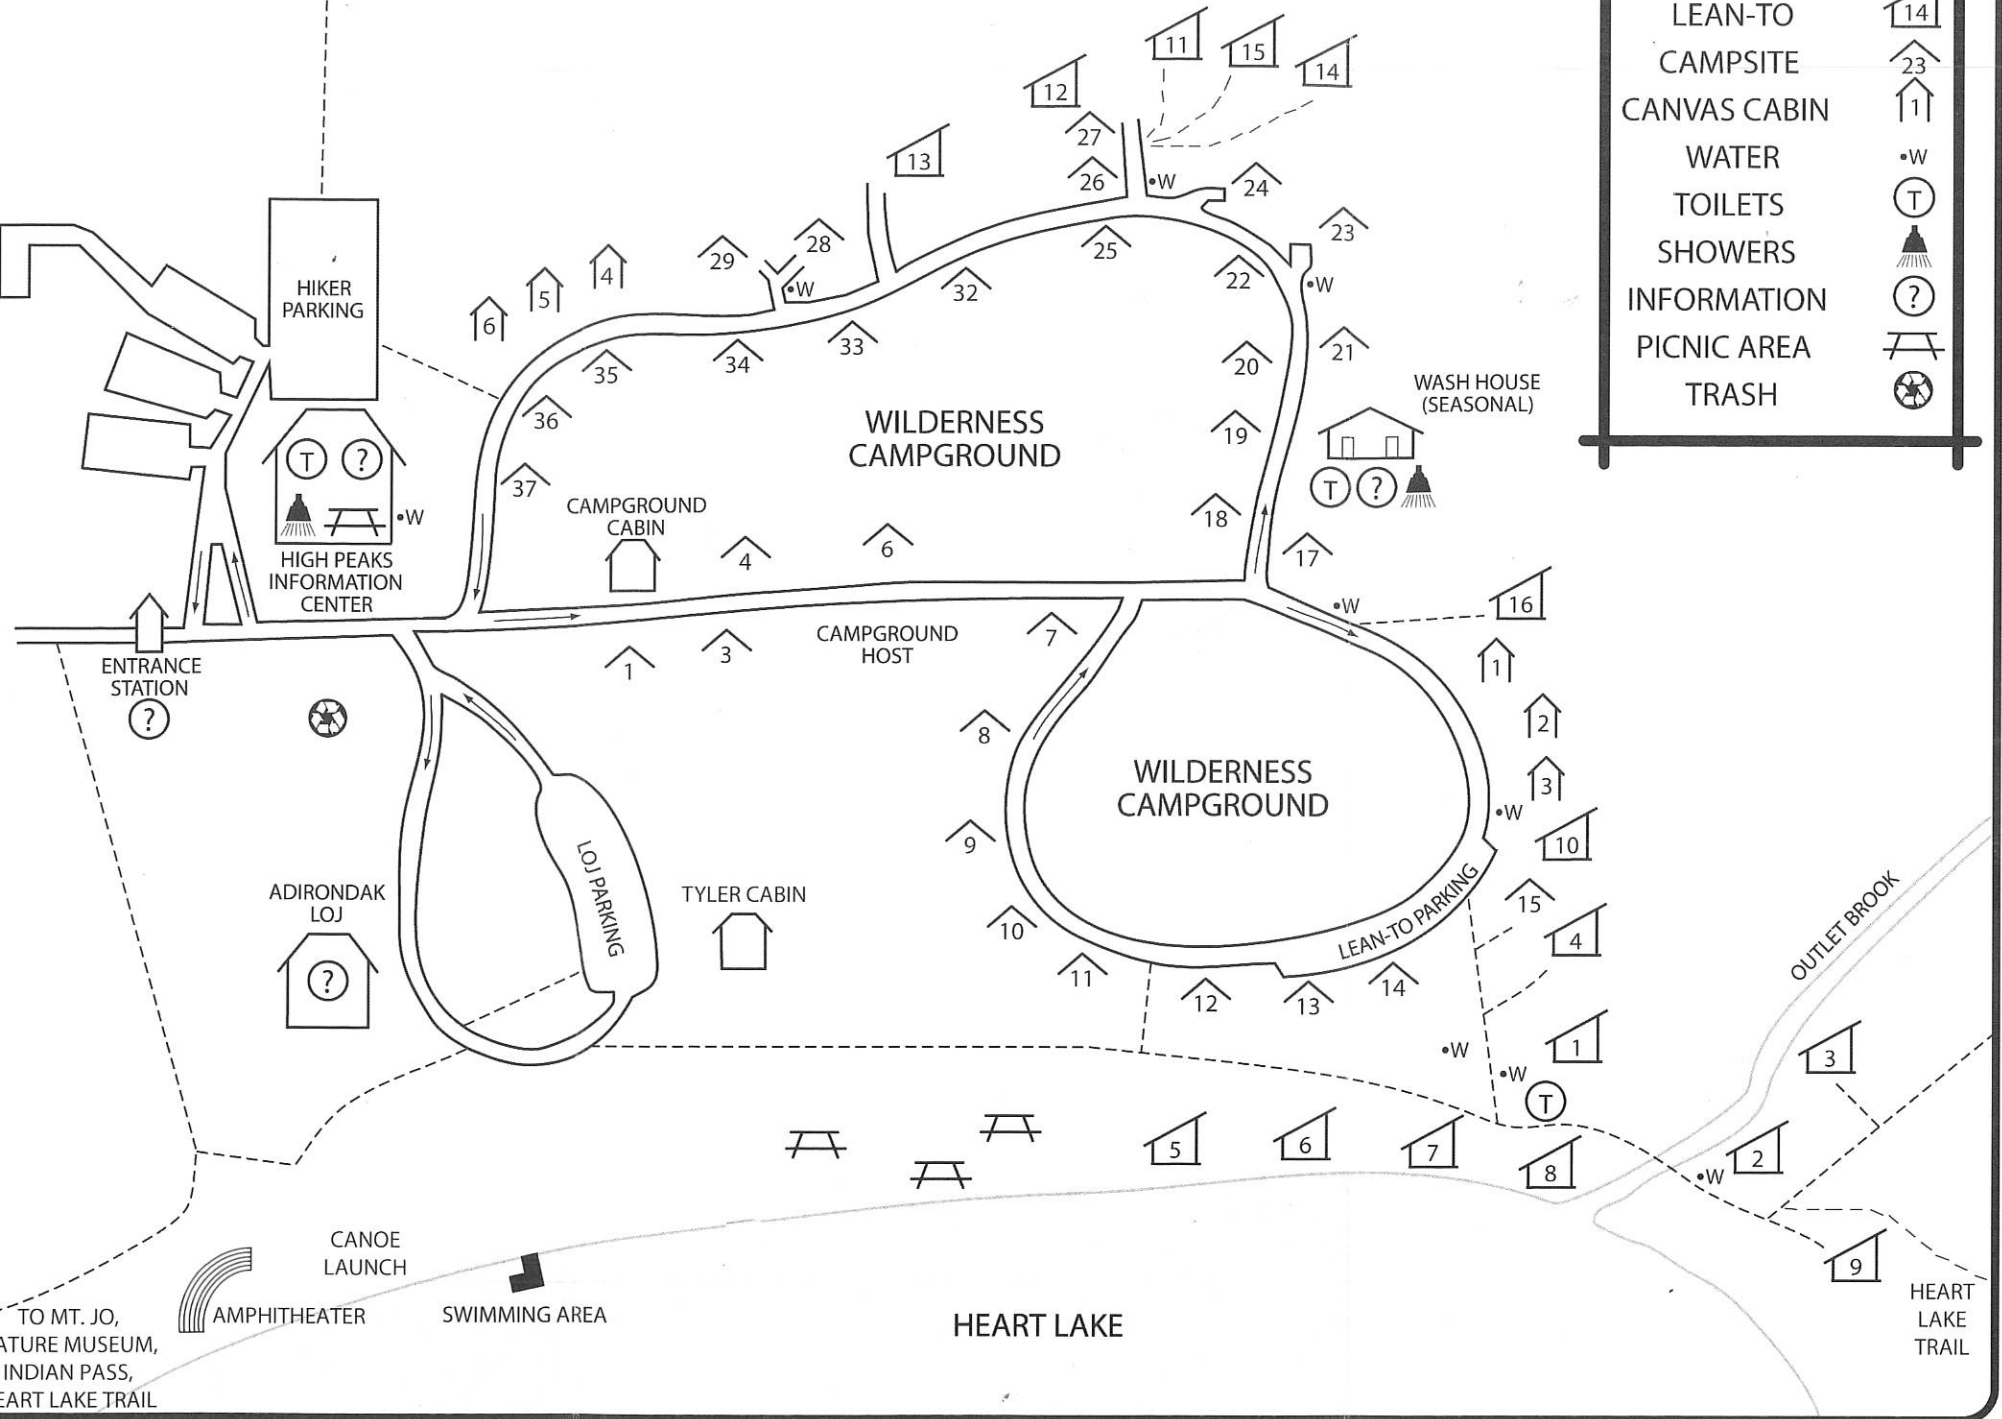

# HEART LAKE PROGRAM CENTER

TO MARCY DAM

KEY	
LEAN-TO	
CAMPSITE	
CANVAS CABIN	
WATER	
TOILETS	
SHOWERS	
INFORMATION	
PICNIC AREA	
TRASH	

TO MT. JO,  
NATURE MUSEUM,  
INDIAN PASS,  
HEART LAKE TRAIL

HEART  
LAKE  
TRAIL